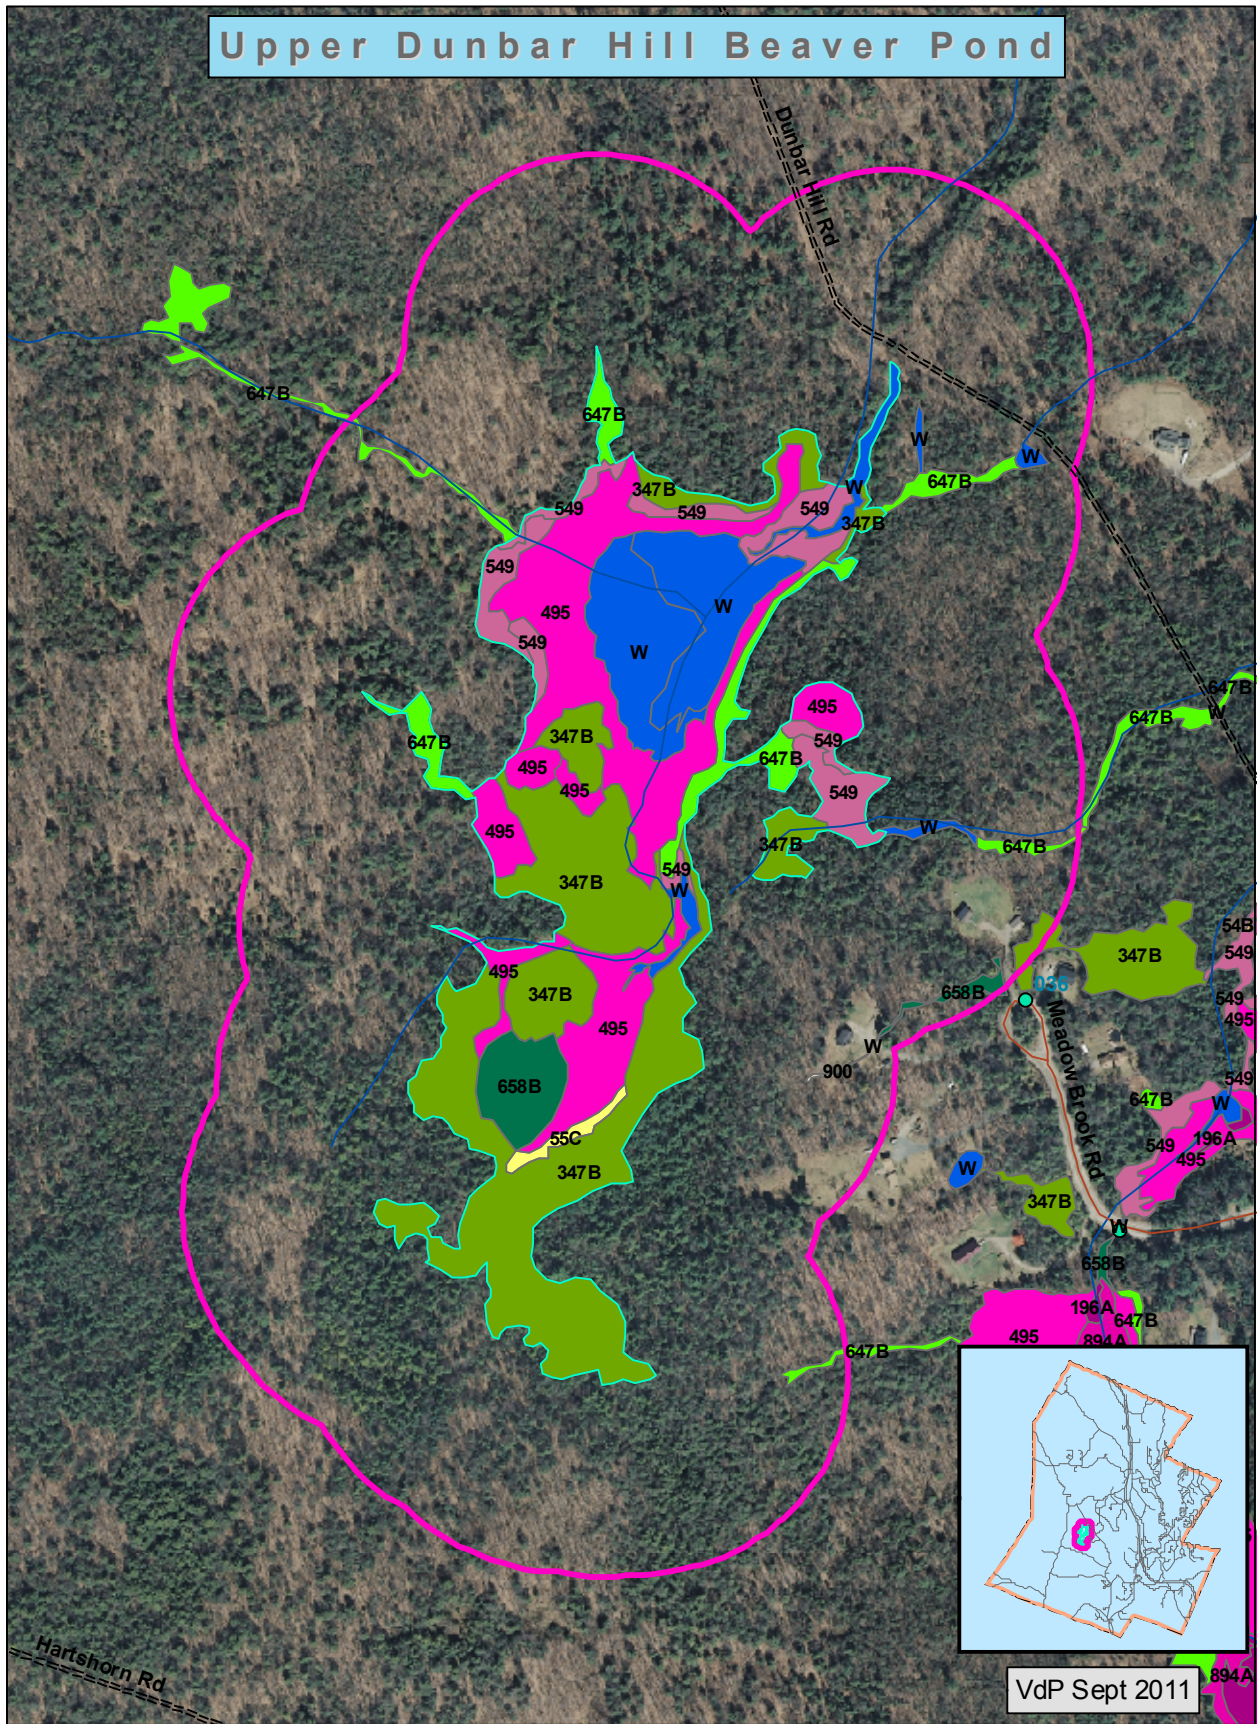

1:6,000

GRANTHAM WETLAND EVALUATION UNIT

Upper Dunbar Hill Beaver Pond

VdP Sept 2011