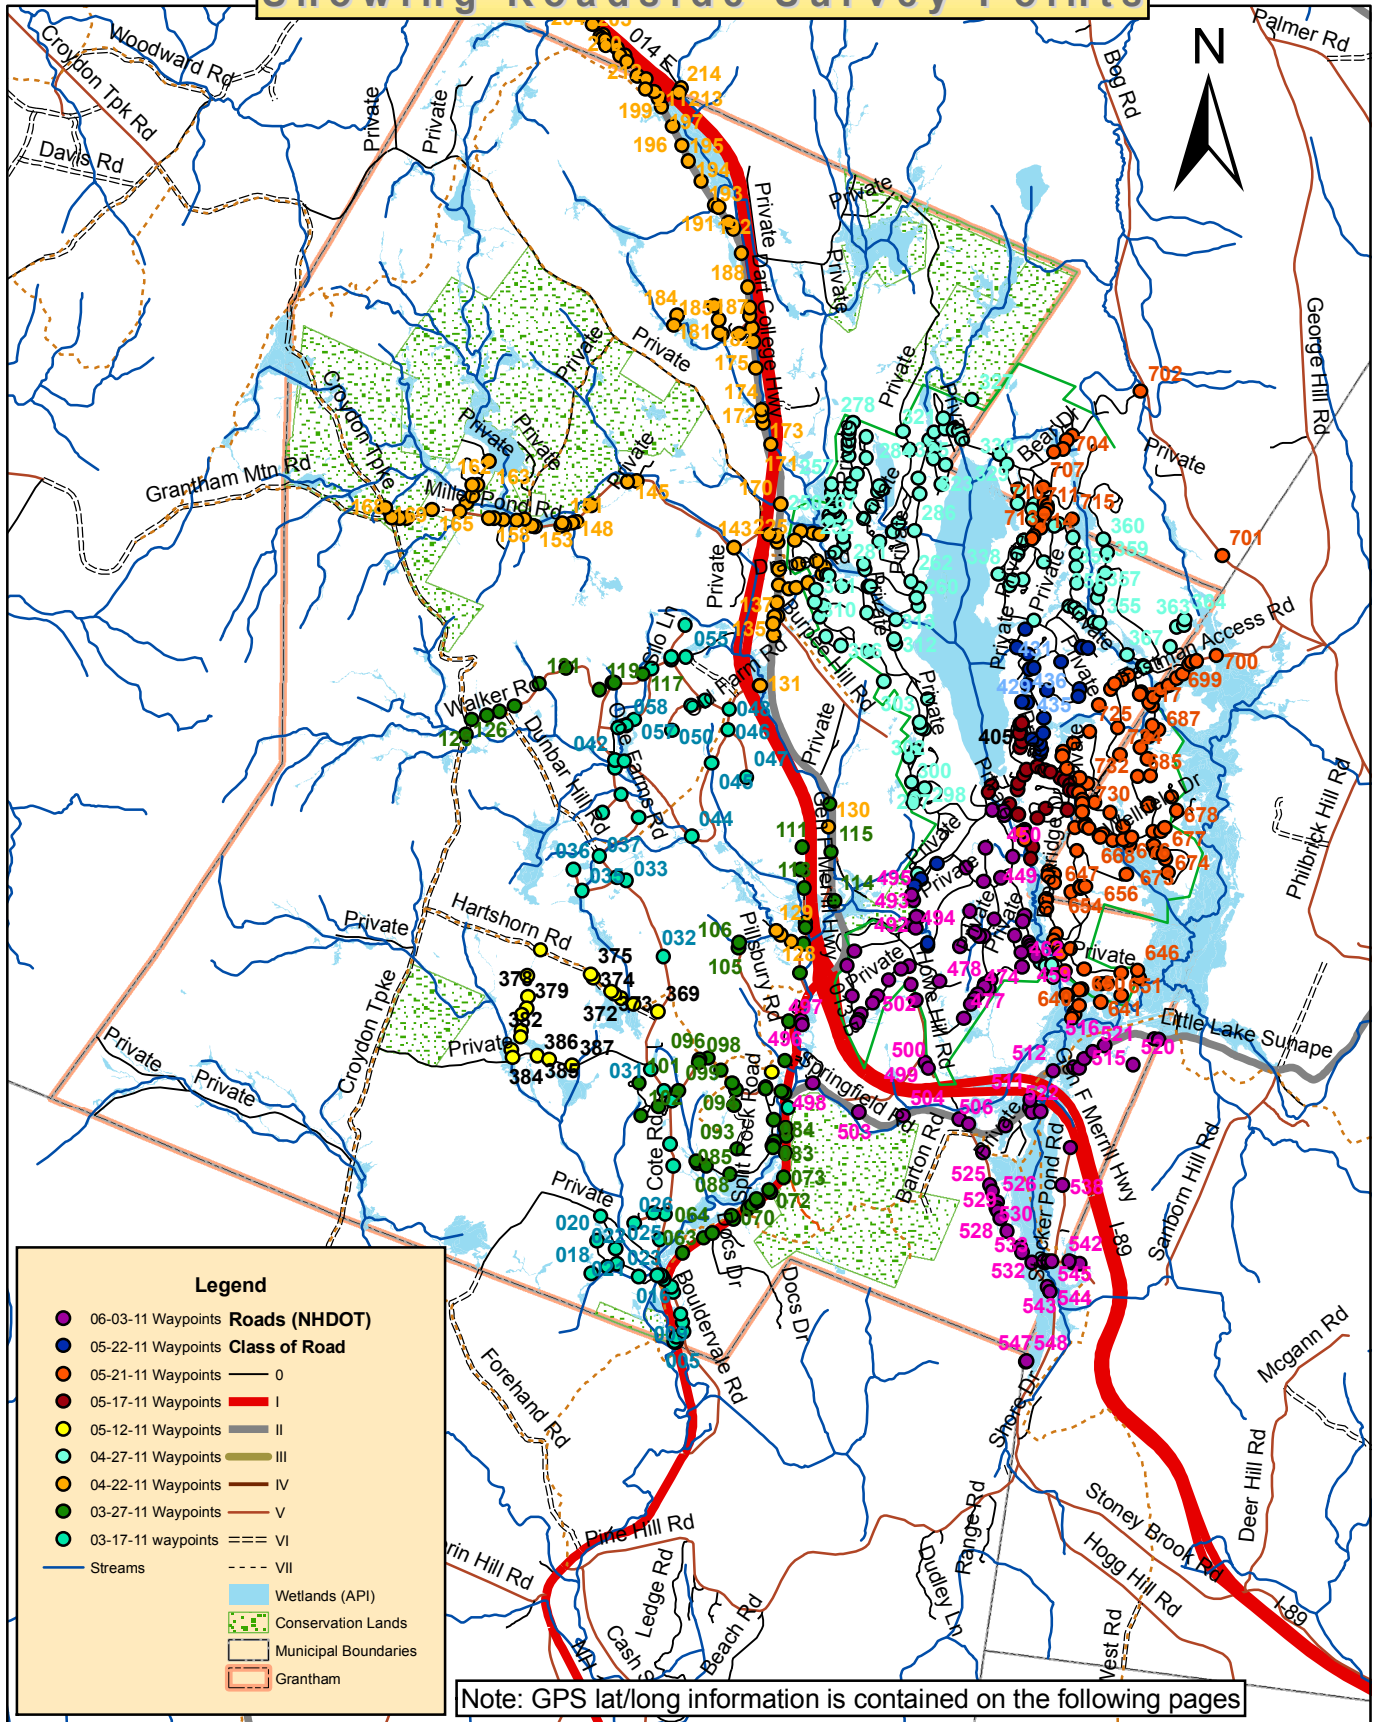

1:65,000

Grantham, NH Base Map Showing Roadside Survey Points

Note: GPS lat/long information is contained on the following pages

16,000 8,000 0 16,000 Feet